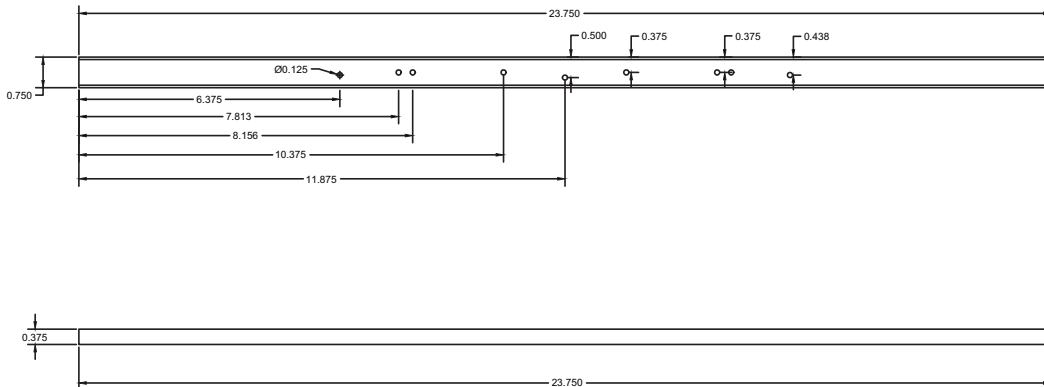

MOUNTING CHANNEL

Q-HY-TB2

DESCRIPTION:

The Q-HY-TB2 is a mounting channel to be utilized in pairs on either side of enclosure for installation of recessed speaker in T-bar ceiling.

SPECIFICATIONS:

Finish	Heavy duty galvaneal (satin-coat) steel construction (0.033")
Dimensions	23-3/4" long by 3/4" wide
Compatible with:	PC-580RU, PC-580RVU, PC-580S, F-2352SC with Q-HY-BC2

APPEARANCE:

TOA Canada Corporation
www.TOAcanda.com