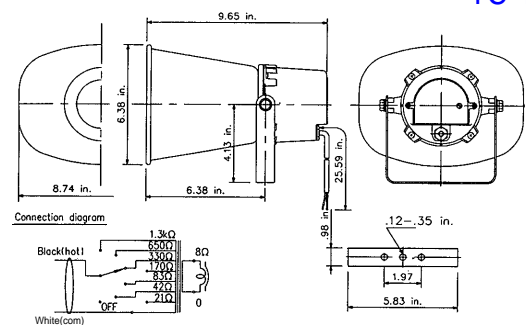

APPEARANCE AND DIMENSIONAL DIAGRAM TC-154ST