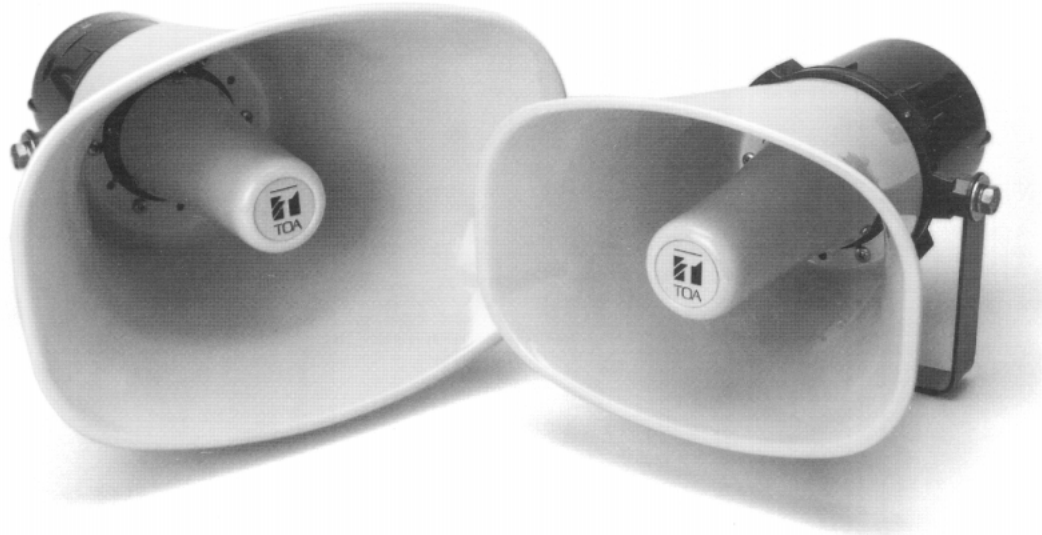

# TC-154S/TC-154ST, TC-304S/TC-304ST PAGING HORNS

## DESCRIPTION

TOA's newest compact paging horns are ideally suited for general use in paging and intercom systems, indoors and out, with optimal intelligibility for a variety of applications. The new TC paging horns are ideal for schools, stadiums, parking lots, churches, hospitals, parks and anywhere else that announcements are needed.

TOA's TC-154S is a compact paging horn rated at 15W. Its small size makes it easy to install. With a weather proof finish, it is as much at home outdoors as it is in indoor applications. The TC-154ST has an internal, multi-tapped, 70V/25V transformer that can be easily adjusted with a standard screwdriver.

TOA's TC-304S is designed to penetrate very noisy environments with very high speech intelligibility. It is rated at 30W. The TC-304ST has an internal, multi-tapped, 70V/25V transformer that can be easily adjusted with a standard screwdriver.