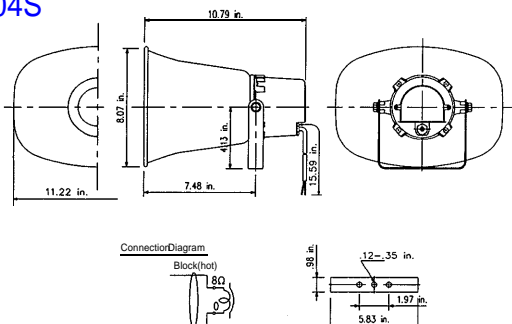

APPEARANCE AND DIMENSIONAL DIAGRAM TC-304S