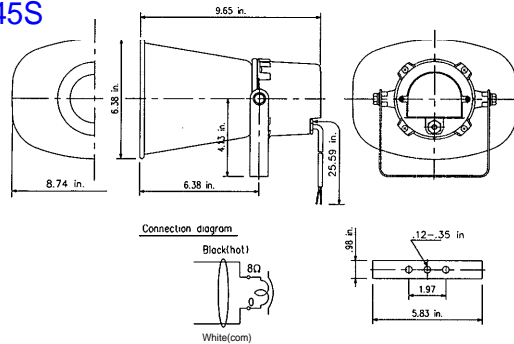

APPEARANCE AND DIMENSIONAL DIAGRAM TC-145S